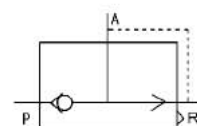

Quick Exhaust Valve

订购码 / Ordering Code

QE

系列代号
Series Code
QE: 快速排气阀
QE: Quick Exhaust Valve

01

接管口径
Joint Pipe Bore
01: G1/8"
02: G1/4"
03: G3/8"
04: G1/2"
06: G3/4"

图形符号 / Graphic Symbol

规格 / Specification

型号 Model	QE-01	QE-02	QE-03	QE-04	QE-06
接管口径 Joint Pipe Bore	G1/8"	G1/4"	G3/8"	G1/2"	G3/4"
有效截面积 Effective Section Area	16 mm ²	27.5 mm ²	28 mm ²	71 mm ²	72.5 mm ²
工作介质 Working Medium	空气 / Air				
使用压力范围 Working-pressure Range	0~1.0MPa				
使用温度范围 Operating Temperature Range	0~60℃				

外形尺寸 / Overall Dimension

TYPE:QE 系列 / Series

尺寸表 / Dimension Sheet

型号 / 符号 Model / Symbol	口径 Bore	L	W	H	A	B	C	D
QE-01	G1/8	46	20	32	30	4.3	27	40
QE-02	G1/4	62	25	40	39	5.6	33.5	55
QE-03	G3/8	62	25	40	39	5.6	33.5	55
QE-04	G1/2	98	38	64	60	8.5	51	90
QE-06	G3/4	98	38	64	60	8.5	51	90