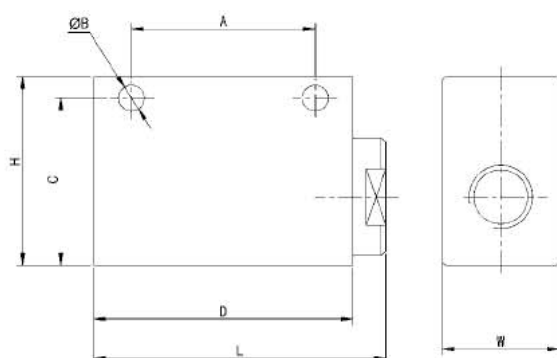

Quick Exhaust Valve

订购码 / Ordering Code

QE

系列代号
Series Code
QE: 快速排气阀
QE: Quick Exhaust Valve

01

接管口径
Joint Pipe Bore
01: G1/8"
02: G1/4"
03: G3/8"
04: G1/2"
06: G3/4"

图形符号 / Graphic Symbol

规格 / Specification

型号 Model	QE-01	QE-02	QE-03	QE-04	QE-06
接管口径 Joint Pipe Bore	G1/8"	G1/4"	G3/8"	G1/2"	G3/4"
有效截面积 Effective Section Area	16 mm ²	27.5 mm ²	28 mm ²	71 mm ²	72.5 mm ²
工作介质 Working Medium	空气 / Air				
使用压力范围 Working-pressure Range	0~1.0MPa				
使用温度范围 Operating Temperature Range	0~60℃				

外形尺寸 / Overall Dimension

TYPE:QE 系列 / Series

尺寸表 / Dimension Sheet

型号 / 符号 Model / Symbol	口径 Bore	L	W	H	A	B	C	D
QE-01	G1/8	46	20	32	30	4.3	27	40
QE-02	G1/4	62	25	40	39	5.6	33.5	55
QE-03	G3/8	62	25	40	39	5.6	33.5	55
QE-04	G1/2	98	38	64	60	8.5	51	90
QE-06	G3/4	98	38	64	60	8.5	51	90