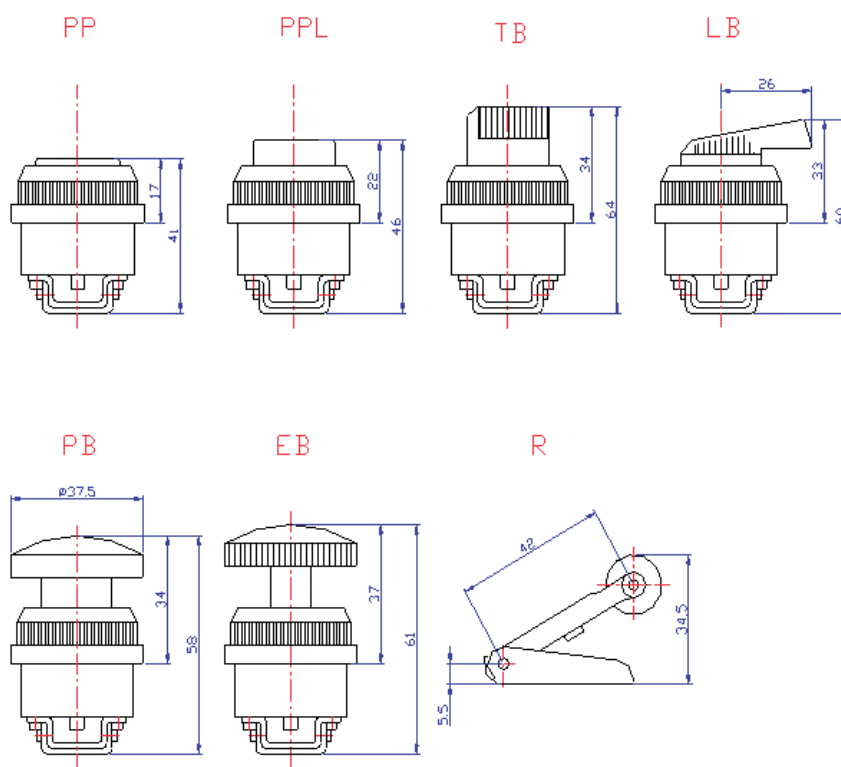

Mechanical valve

外形尺寸 / Overall Dimension

TYPE: **MOV**

HOLE SIZE FOR MOUNTING 30 MM